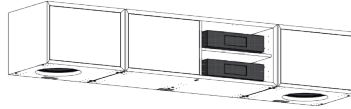

For more inspiration, have a look at www.lyngdorf.com and www.clic.dk

EXAMPLE: MH-2 WITH THREE CLIC FURNITURE

Lyngdorf speaker
MH-2

Lyngdorf subwoofer
BW-2

Lyngdorf amplifier
TDAI-3400

Clic furniture
Clic 211 & 221-2

Options for your Clic furniture

- Depth: 45,5 cm (shown above), 55 cm
- Color: white, black, grey, light grey