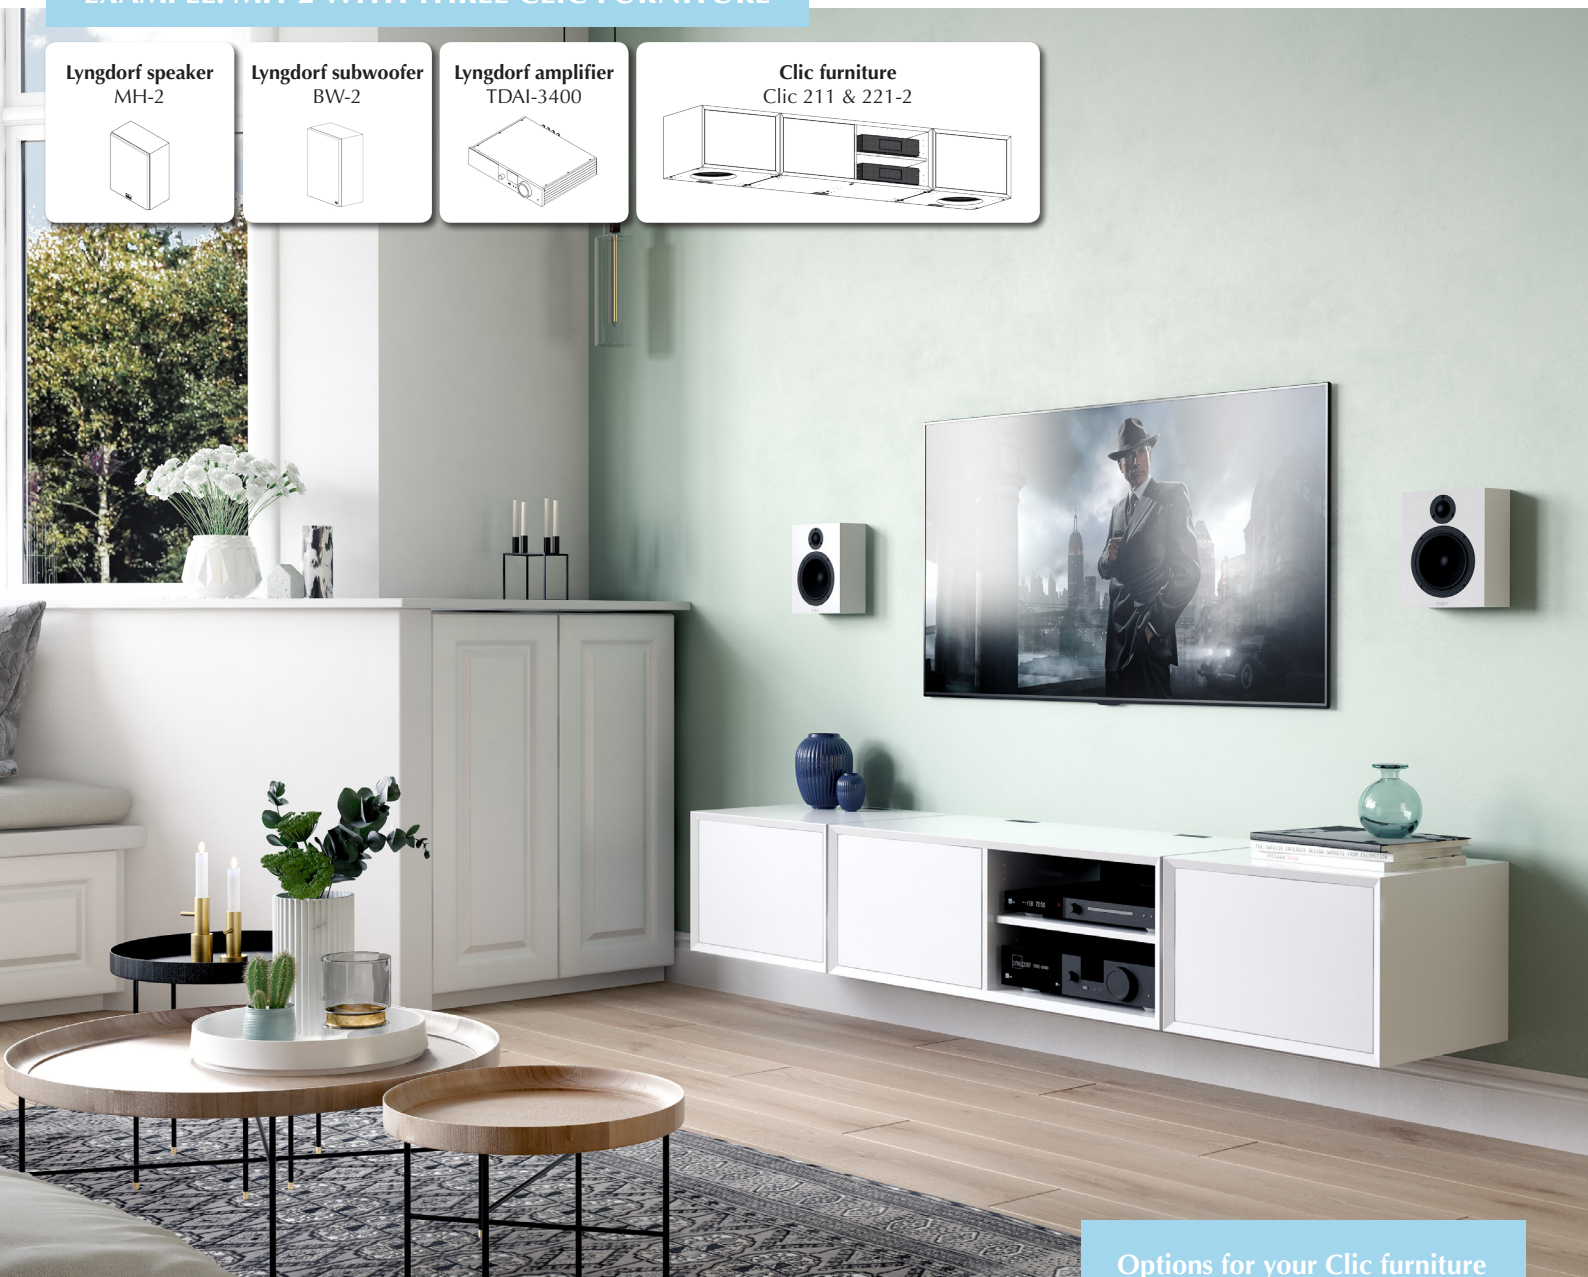

Elegant solution for your living room

The Lyngdorf/Clic wall

With the Lyngdorf/Clic wall, you get an elegant solution for your living room. We help you design the wall by combining the stylish Clic furniture and the elegant Lyngdorf audio products that fit your room and your wishes.

For more inspiration, have a look at www.lyngdorf.com and www.clic.dk

EXAMPLE: MH-2 WITH THREE CLIC FURNITURE

Lyngdorf speaker
MH-2

Lyngdorf subwoofer
BW-2

Lyngdorf amplifier
TDAI-3400

Clic furniture
Clic 211 & 221-2

Options for your Clic furniture

- Depth: 45,5 cm (shown above), 55 cm
- Color: white, black, grey, light grey